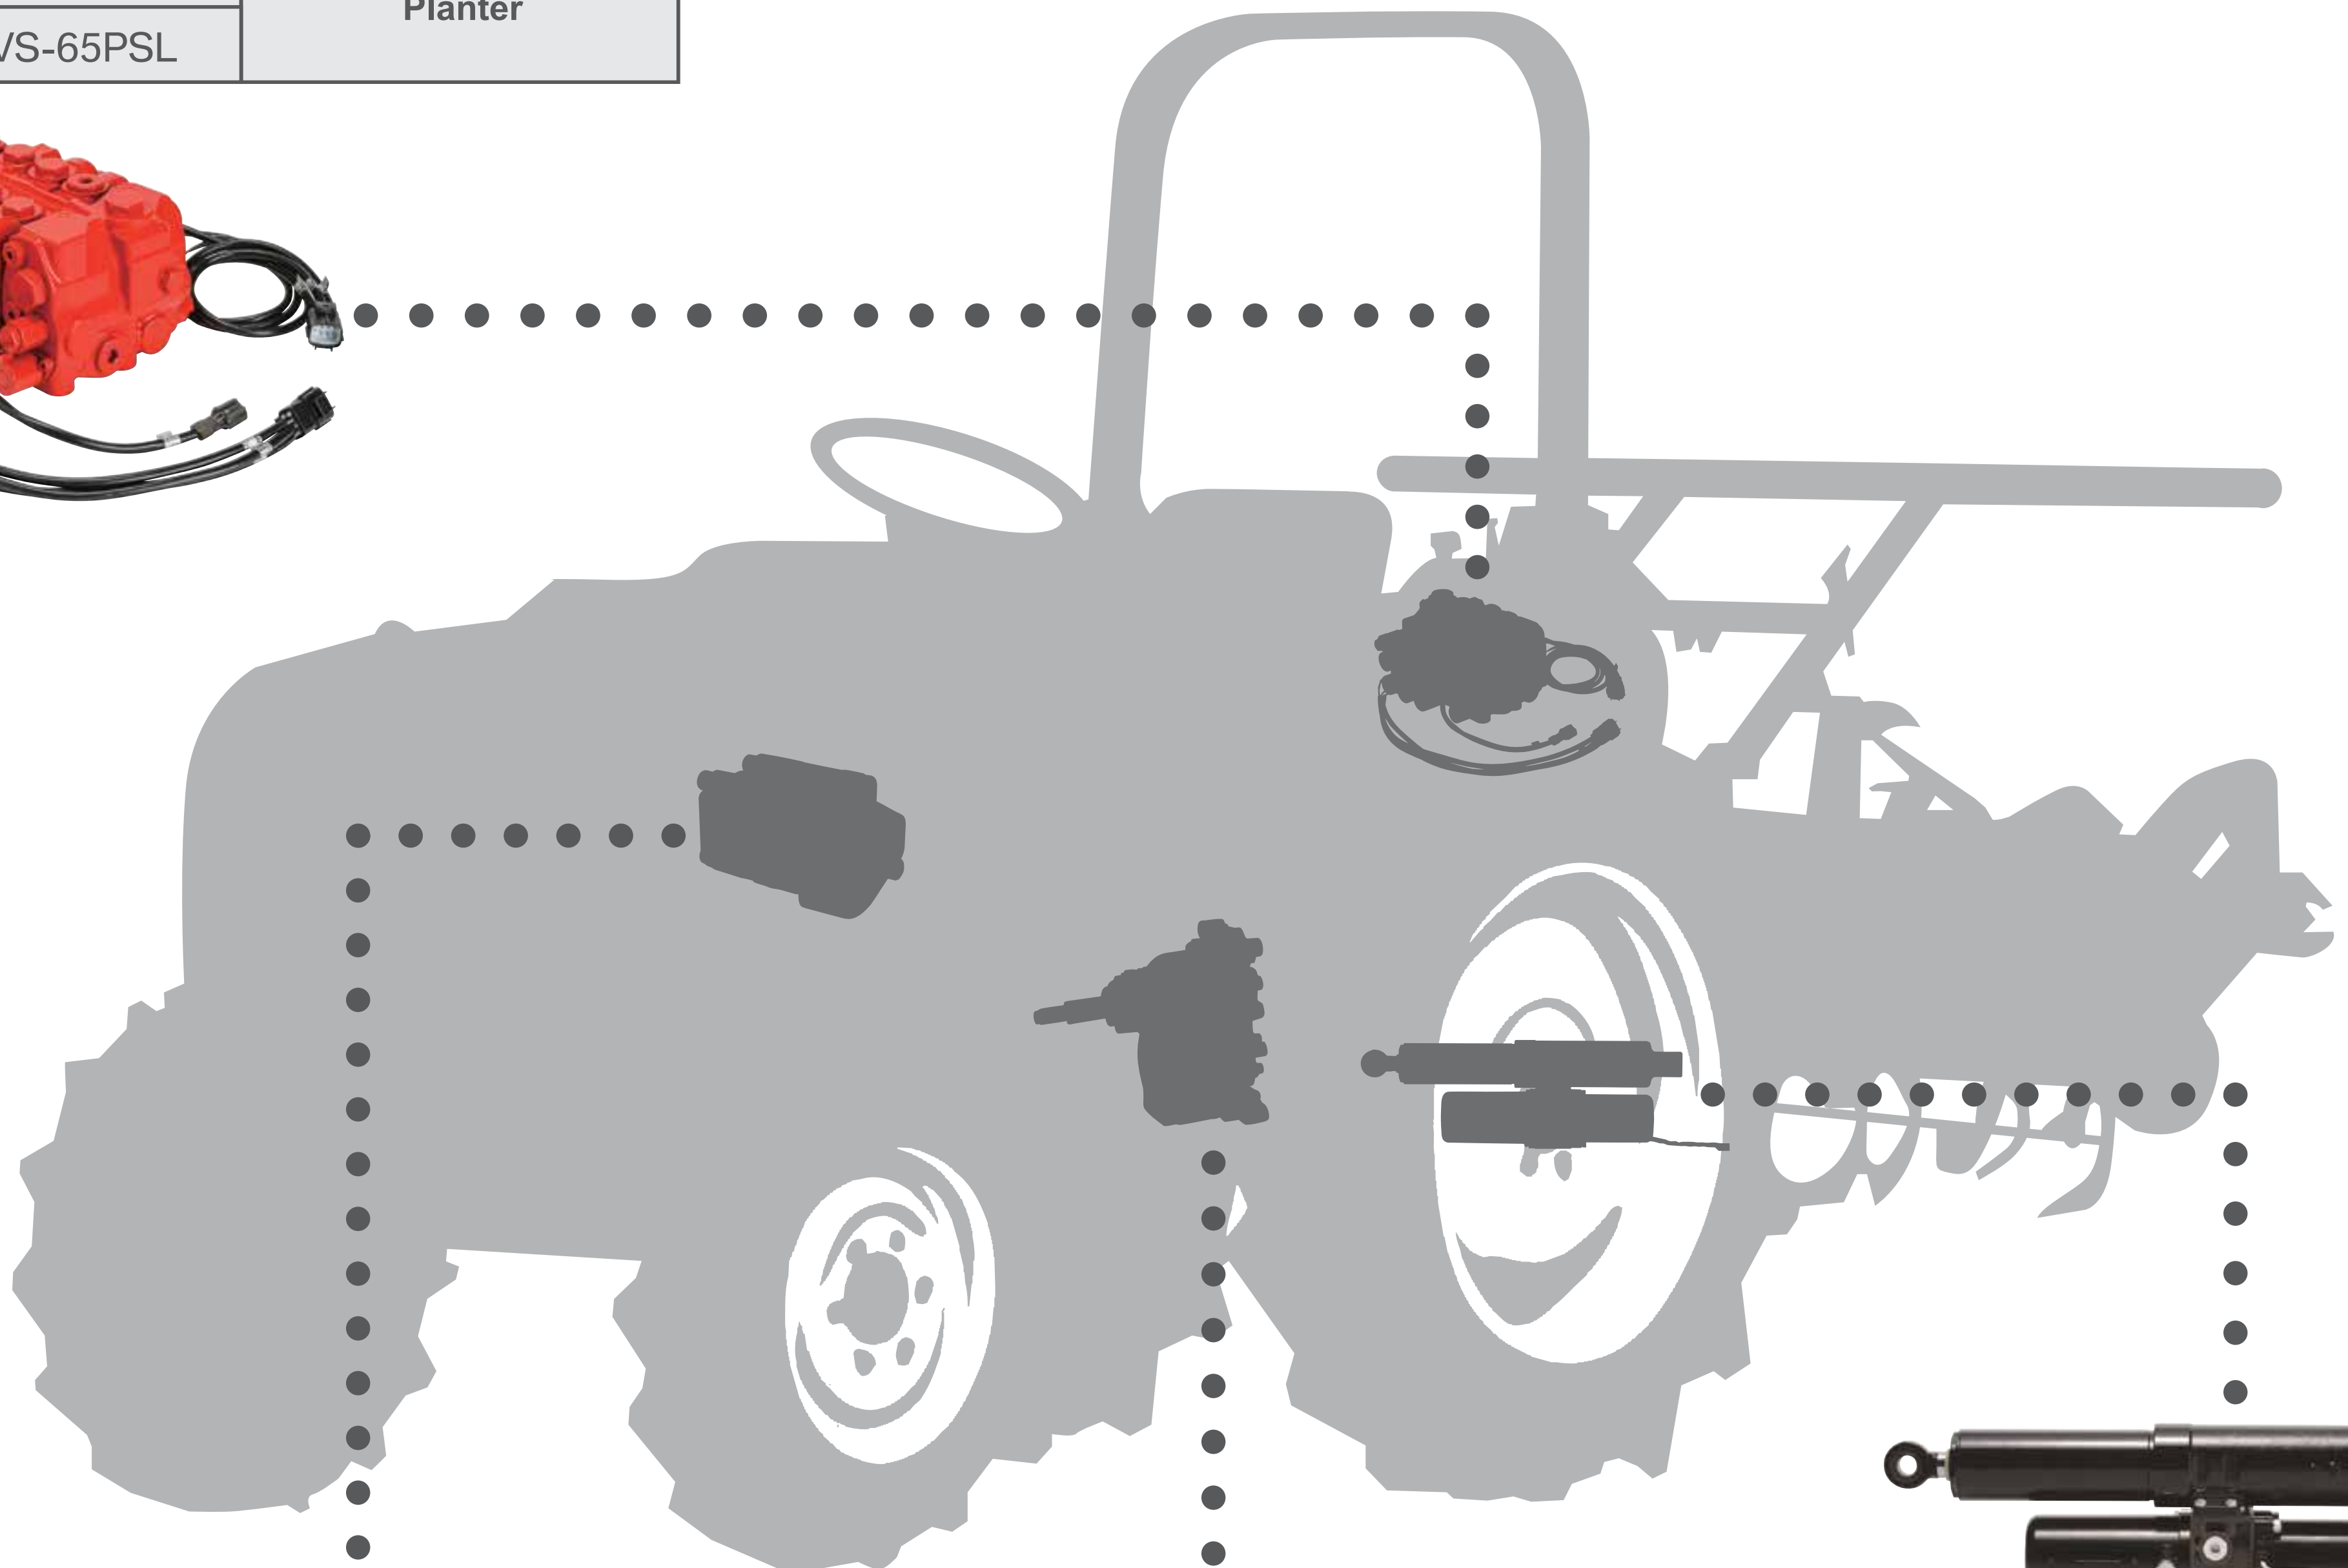

Agricultural Machinery

Agricultural Machine

Control Valve

		Applicable Machine Size
Model Name	KVS-36	Tractor Harvester Planter
	KVS-65	
	KVS-65PSL	

Pump

		Applicable Machine Size
Model Name	KFP24	Tractor Harvester Planter
	KFS24	
	KFP32	
	KFS32	
	KFP51	

HST

		Applicable Machine Size
Model Name	HVFD5F ~ 42F	Tractor Harvester Planter
	HVFD28V37	
	HVFD42V50	

MMP

		Applicable Machine Size
Model Name	MMP4	Tractor Harvester Planter